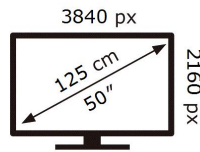

ENERGY

SAMSUNG

QE50QN91AAT

65 kWh/1000h

ABCDEF **G**

130 kWh/1000h

2019/2013